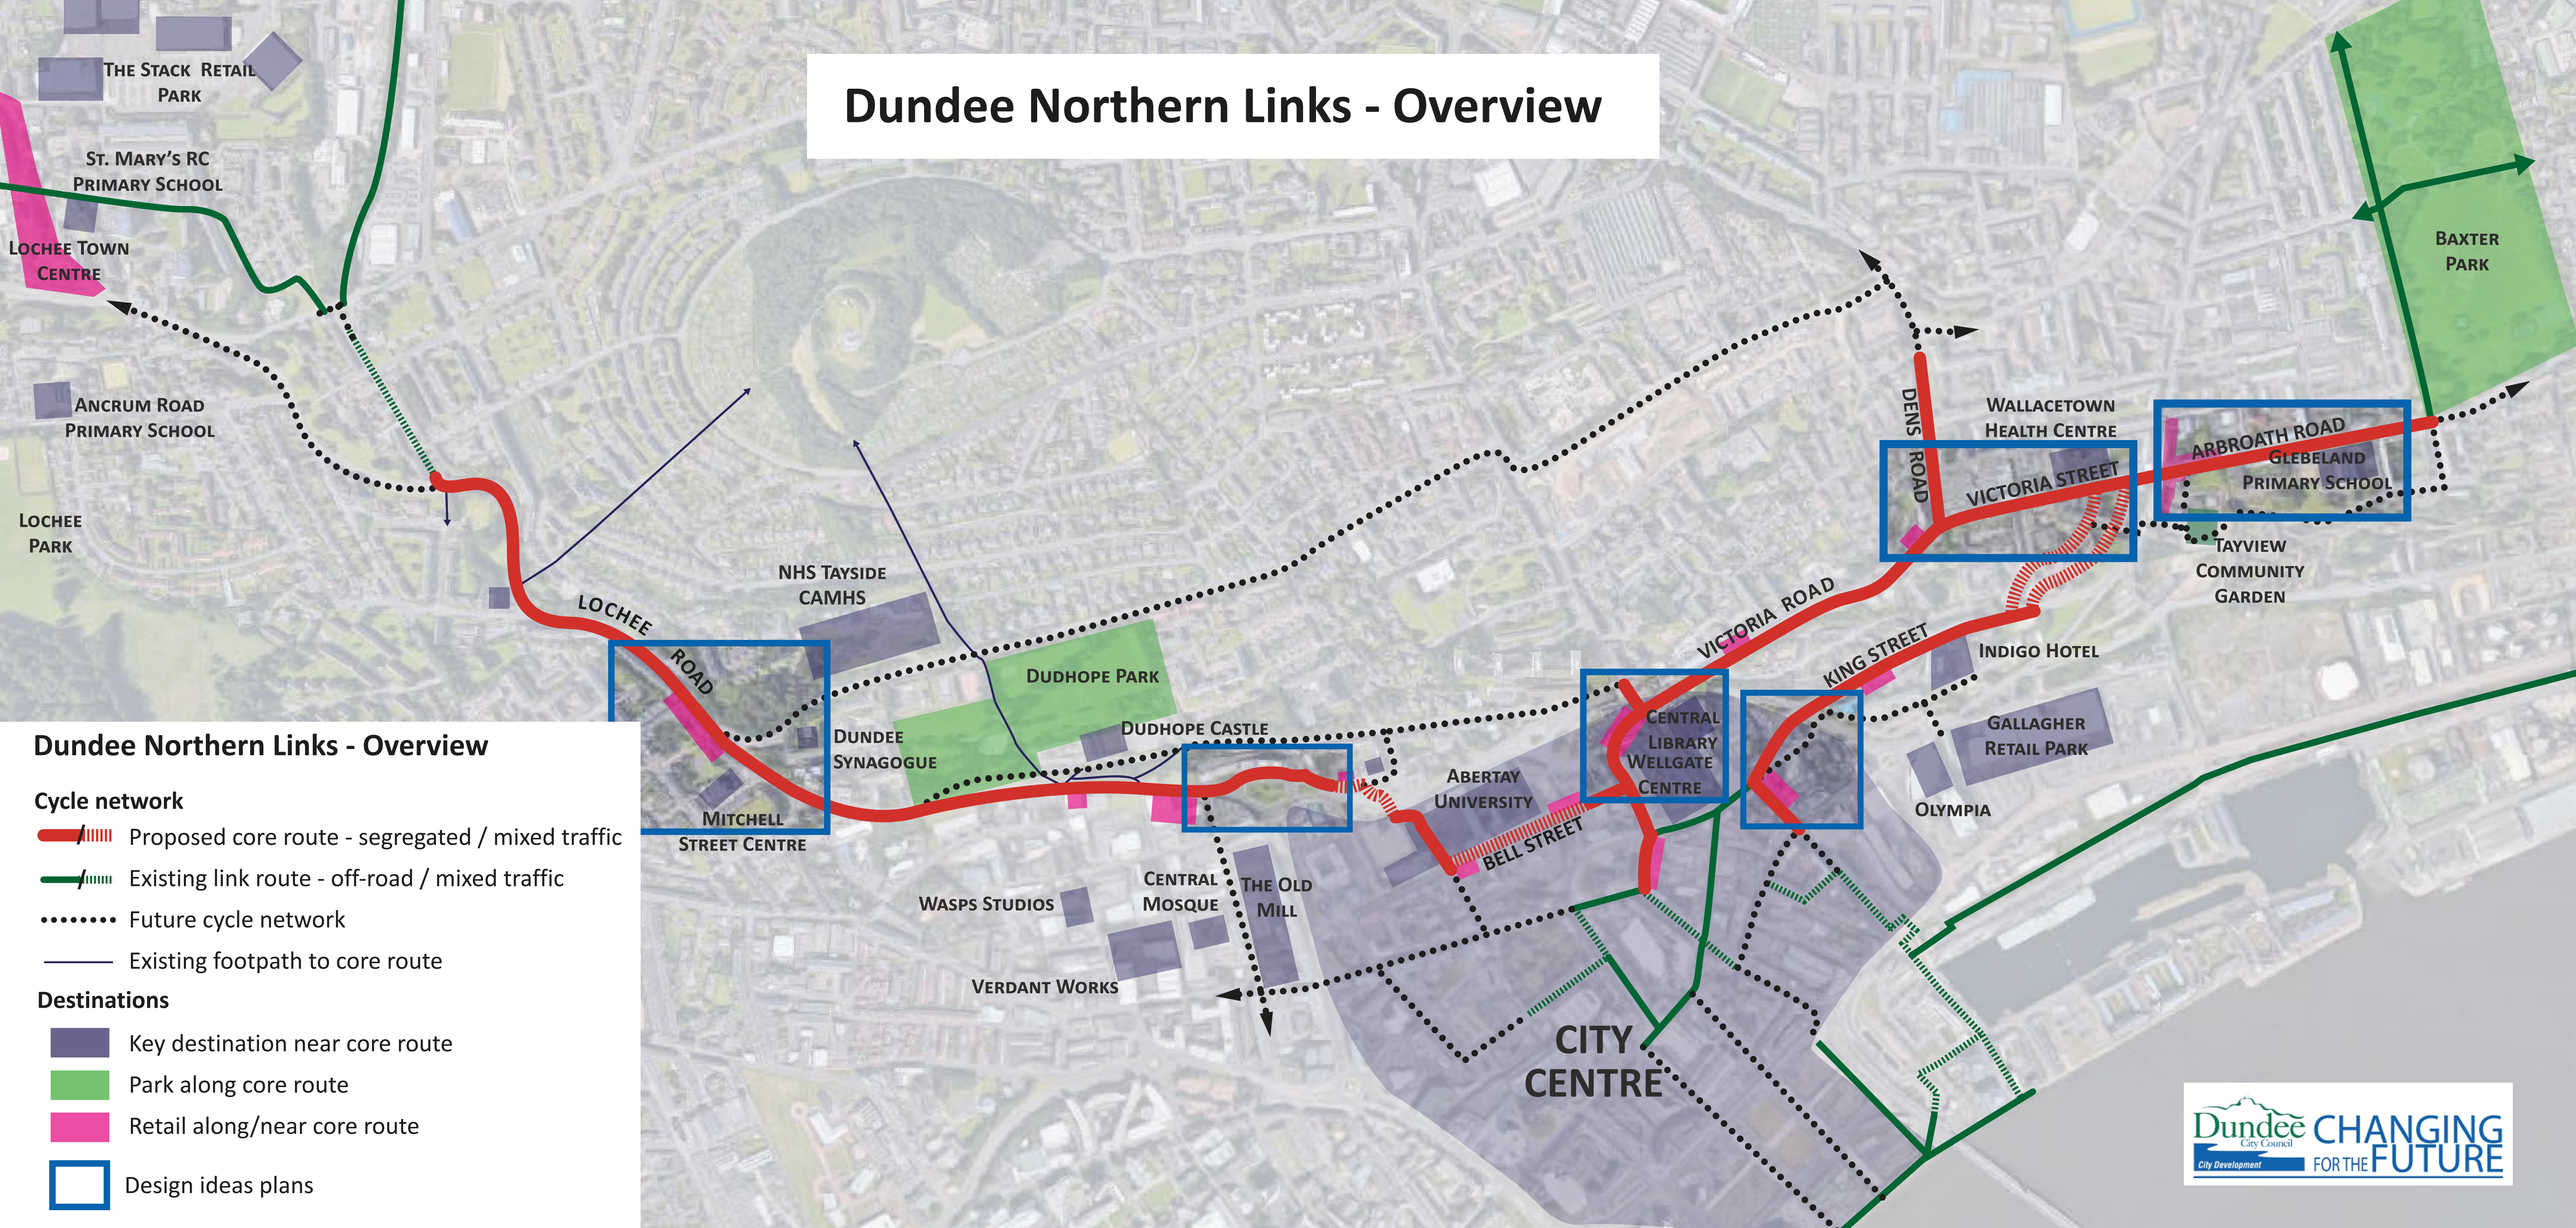

# Dundee Northern Links - Overview

**Dundee Northern Links - Overview**

**Cycle network**

- Proposed core route - segregated / mixed traffic
- Existing link route - off-road / mixed traffic
- Future cycle network
- Existing footpath to core route

**Destinations**

- Key destination near core route
- Park along core route
- Retail along/near core route
- Design ideas plans